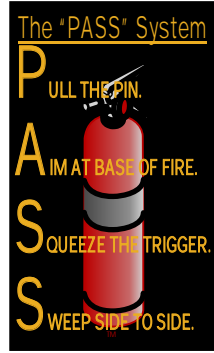

# Mountville Digital Safety Mats

Target Safety  
3'X4' & 3'X5'

The "PASS" System  
Fire Extinguisher  
3'X4' & 3'X5'

Spills/Accidents  
3'X4' & 3'X5'

Safety Is Our Goal  
3'X4' & 3'X5'

Caution/Flags  
3'X4' & 3'X5'

Safety Universe  
3'X4' & 3'X5'

Smoke Free  
3'X4' & 3'X5'

Safety Signs  
3'X4' & 3'X5'

Our Digital Safety MessageMats™ are printed using the same state-of-the-art digital process as our ClassicImpressions™ Logo Mats. These colorful, attractive mats are made of soil grabbing, high twist Static Dissipative nylon yarn with a non-skid Nitrile rubber backing and are fully launderable. These mats remind employees of important safety issues and bring increased awareness that can lead to fewer accidents, reducing workers compensation claims. They reduce floor maintenance costs and help to improve safety records.